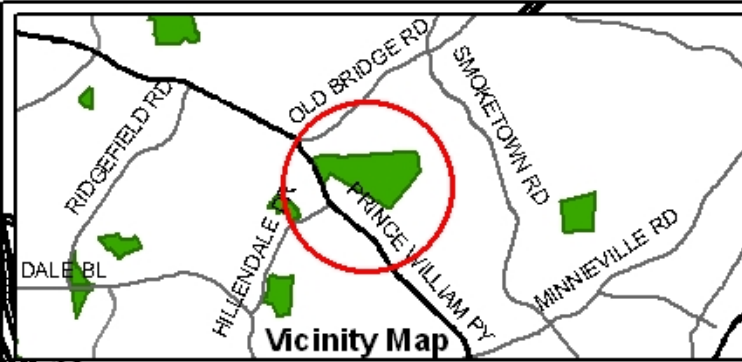

Chinn Aquatics & Fitness Center

13065 Chinn Park Drive
 Woodbridge, VA 22192

Occoquan District

- Playground
- Pavilion
- Trail (4,800 ft.)
- Stream
- Parking
- Building
- Rectangle Fields