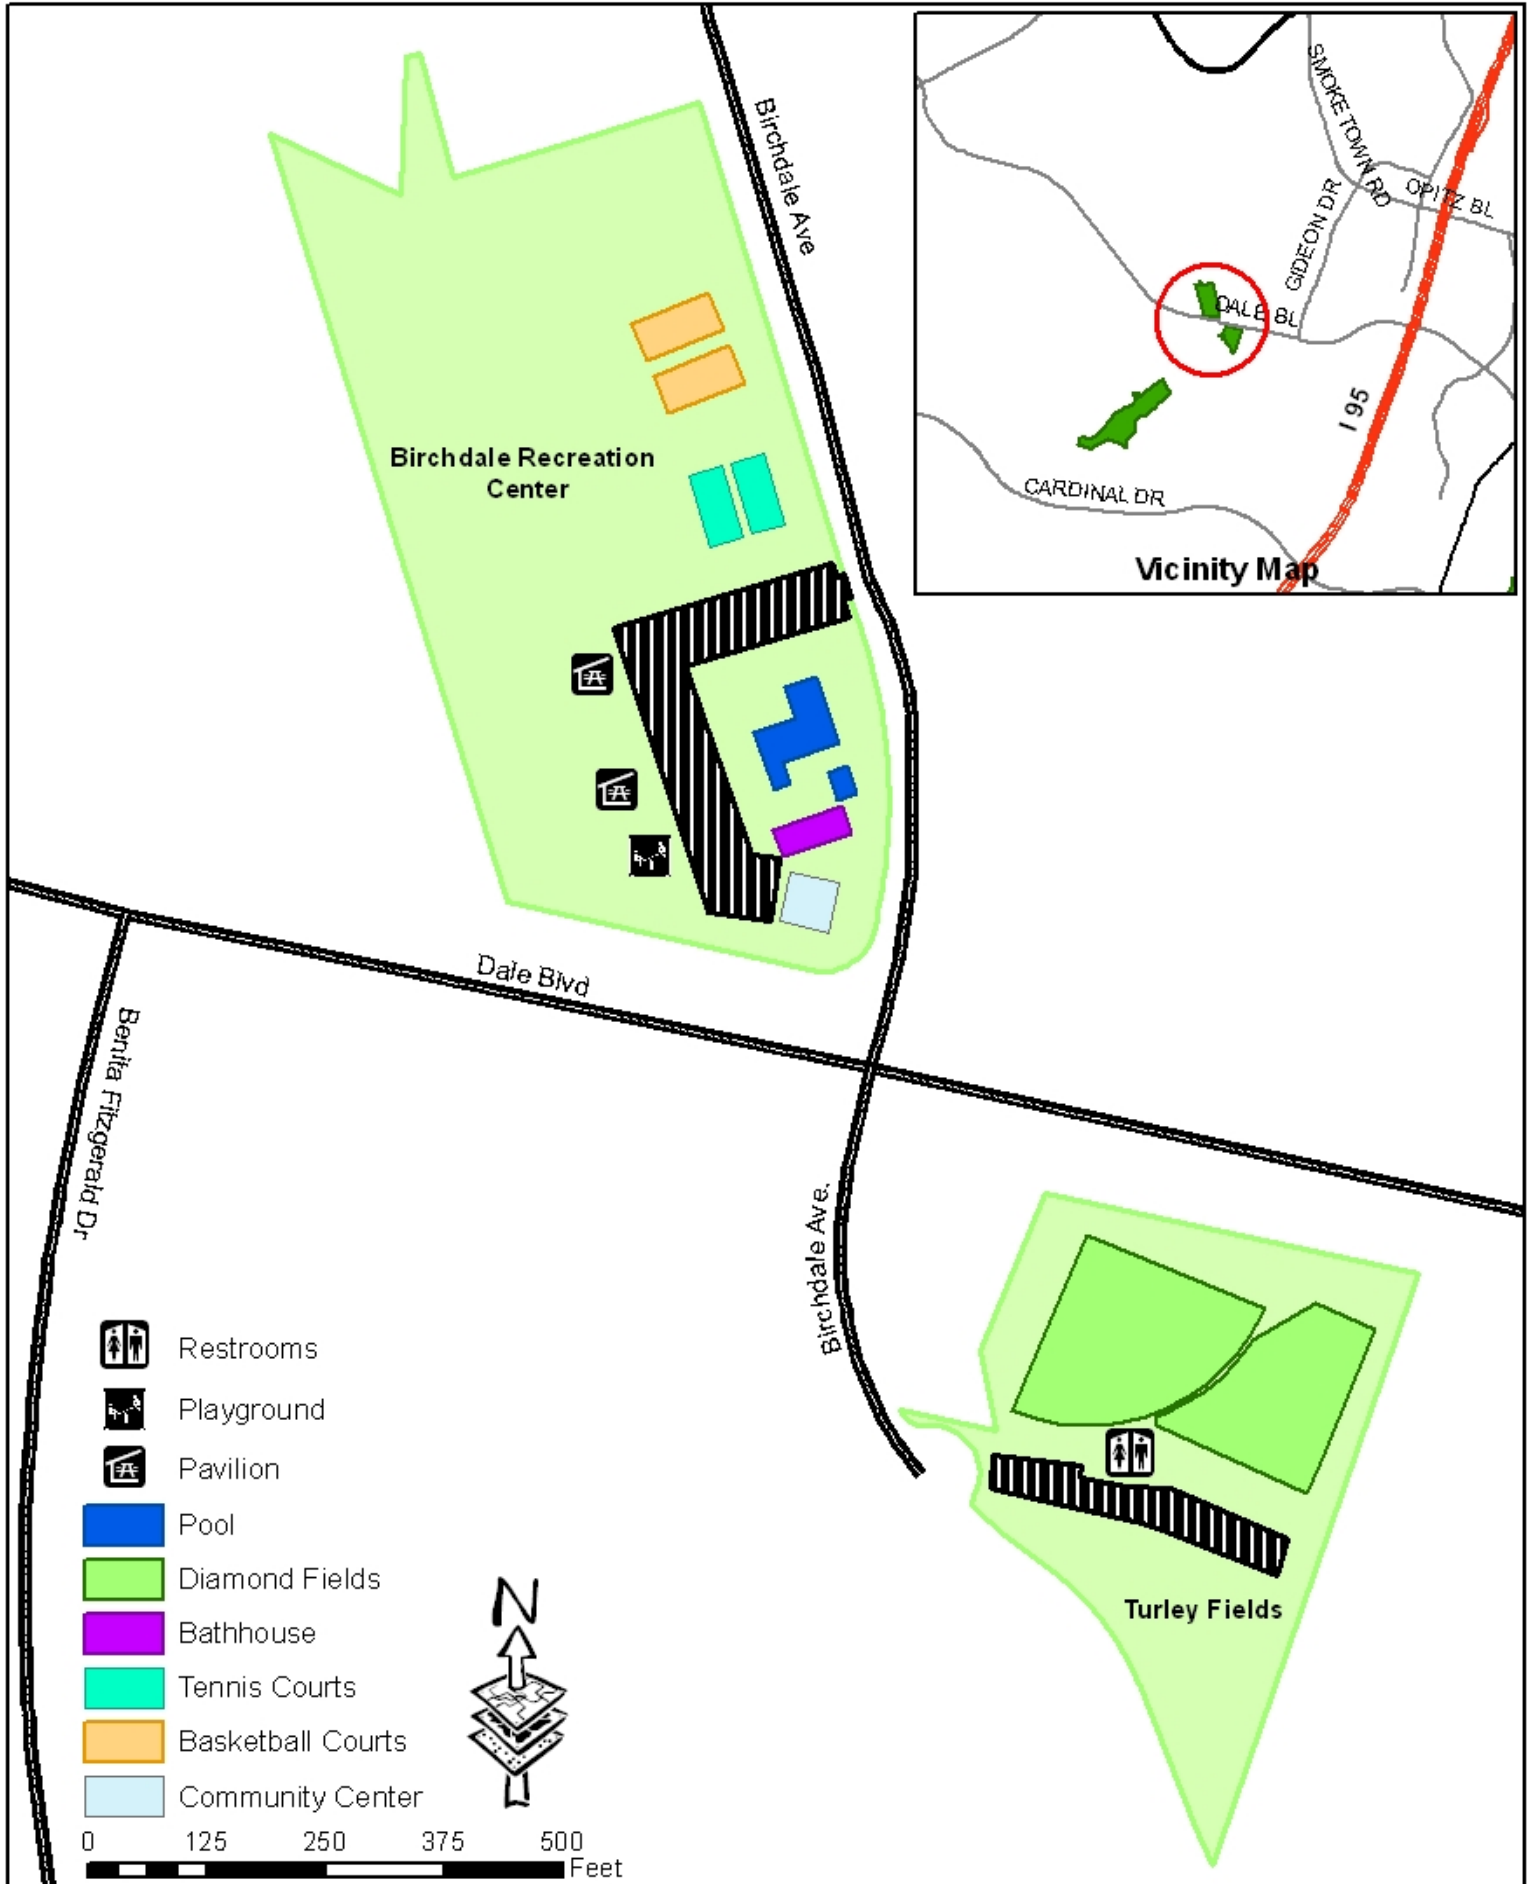

# Birchdale Rec Center & Turley Fields

14730 & 15011 Birchdale Ave  
 Dale City, VA 22193

Neabsco District

-  Restrooms
-  Playground
-  Pavilion
-  Pool
-  Diamond Fields
-  Bathhouse
-  Tennis Courts
-  Basketball Courts
-  Community Center